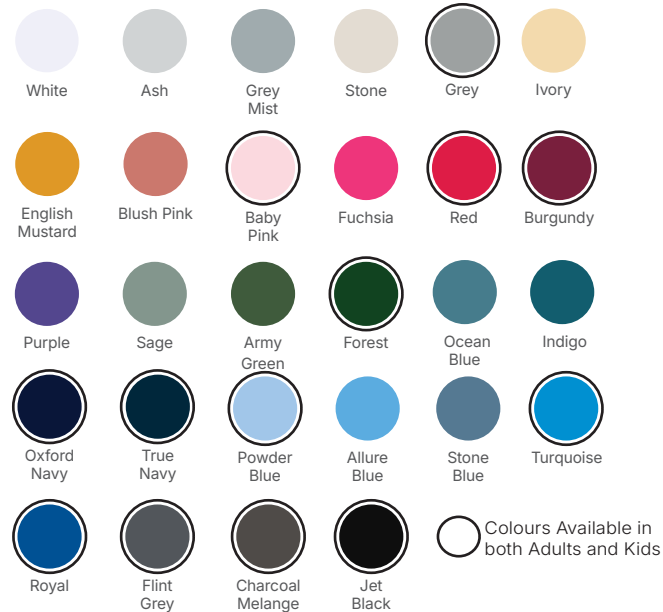

Half-moon at back neck

Contrast coloured waffle and flat cords, Adults only
Phone Pocket inside pouch pocket Adults only
Cord Change Available where applicable

○ Colours Available in both Adults and Kids

Best Seller Option

Apollo

CR02 v2.0 / Contrast Pullover Hoodie | Kids Version CR02K

280 GSM

70% Cotton, 20% recycled polyester, 10% standard polyester

Adults XS - 3XL

Children's 3-4 YRS, 5-6 YRS, 7-8 YRS, 9-11 YRS, 12-13 YRS

Self Colour waffle lined hood and round cords with Metal Aglet | Adults only.

Taped Neck inside the back neck seam

Phone Pocket inside pouch pocket Adults only

Cord Change Available where applicable

Best Price Option